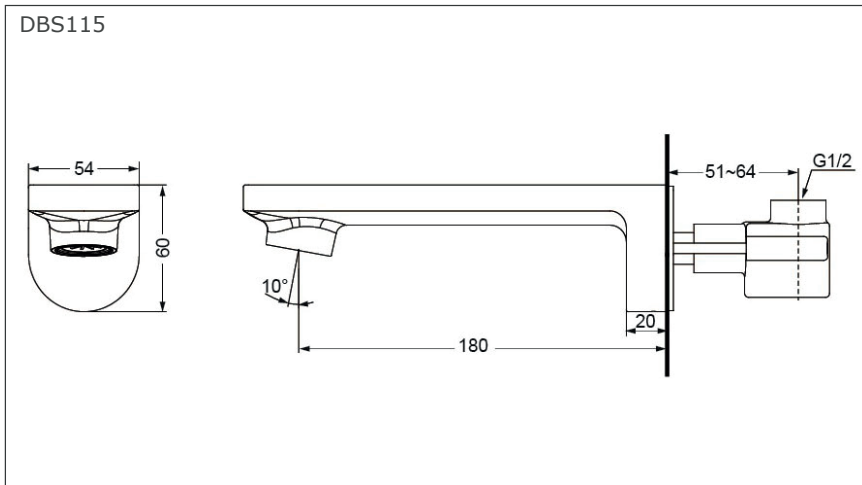

Contemporary Series
Bath Spout

DBS115

Features

- Contemporary styling

Specifications

Finish : Chrome

Water Pressure : 0.05MPa~0.75MPa

Material : Brass

Parts Description

- **DBS115**
Bath Spout

Please consult a TOTO representative for details